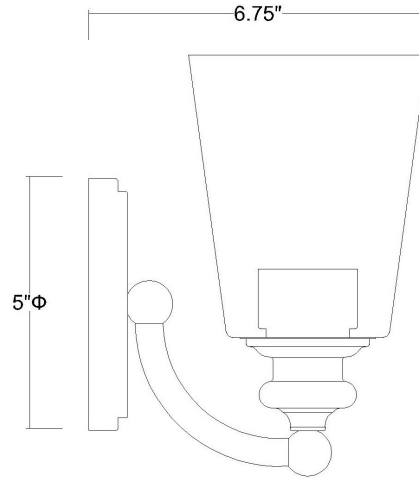

IN41400ORB

CEIL 1-LIGHT WALL SCONCE

Description:	Ceil 1-Light Wall Sconce
Finish:	Oil Rubbed Bronze
Dimensions:	5" W x 8-1/4" H x 6-3/4" ext. Height on Center: 5"
Bulbs:	1-100W Med.
Installed Weight:	2 lbs.
Certification:	cUL / dry location

Material:	Steel and glass
Shades:	Glass
Glass:	Clear
Back Plate Dimensions:	5" Dia.
Chain/Wire:	NA
Additional Finishes:	CH