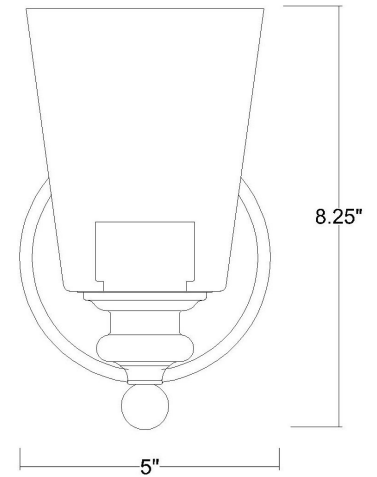

IN41400ORB

CEIL 1-LIGHT WALL SCONCE

Description:	Ceil 1-Light Wall Sconce
Finish:	Oil Rubbed Bronze
Dimensions:	5" W x 8-1/4" H x 6-3/4" ext. Height on Center: 5"
Bulbs:	1-100W Med.
Installed Weight:	2 lbs.
Certification:	cUL / dry location

Material:	Steel and glass
Shades:	Glass
Glass:	Clear
Back Plate Dimensions:	5" Dia.
Chain/Wire:	NA
Additional Finishes:	CH